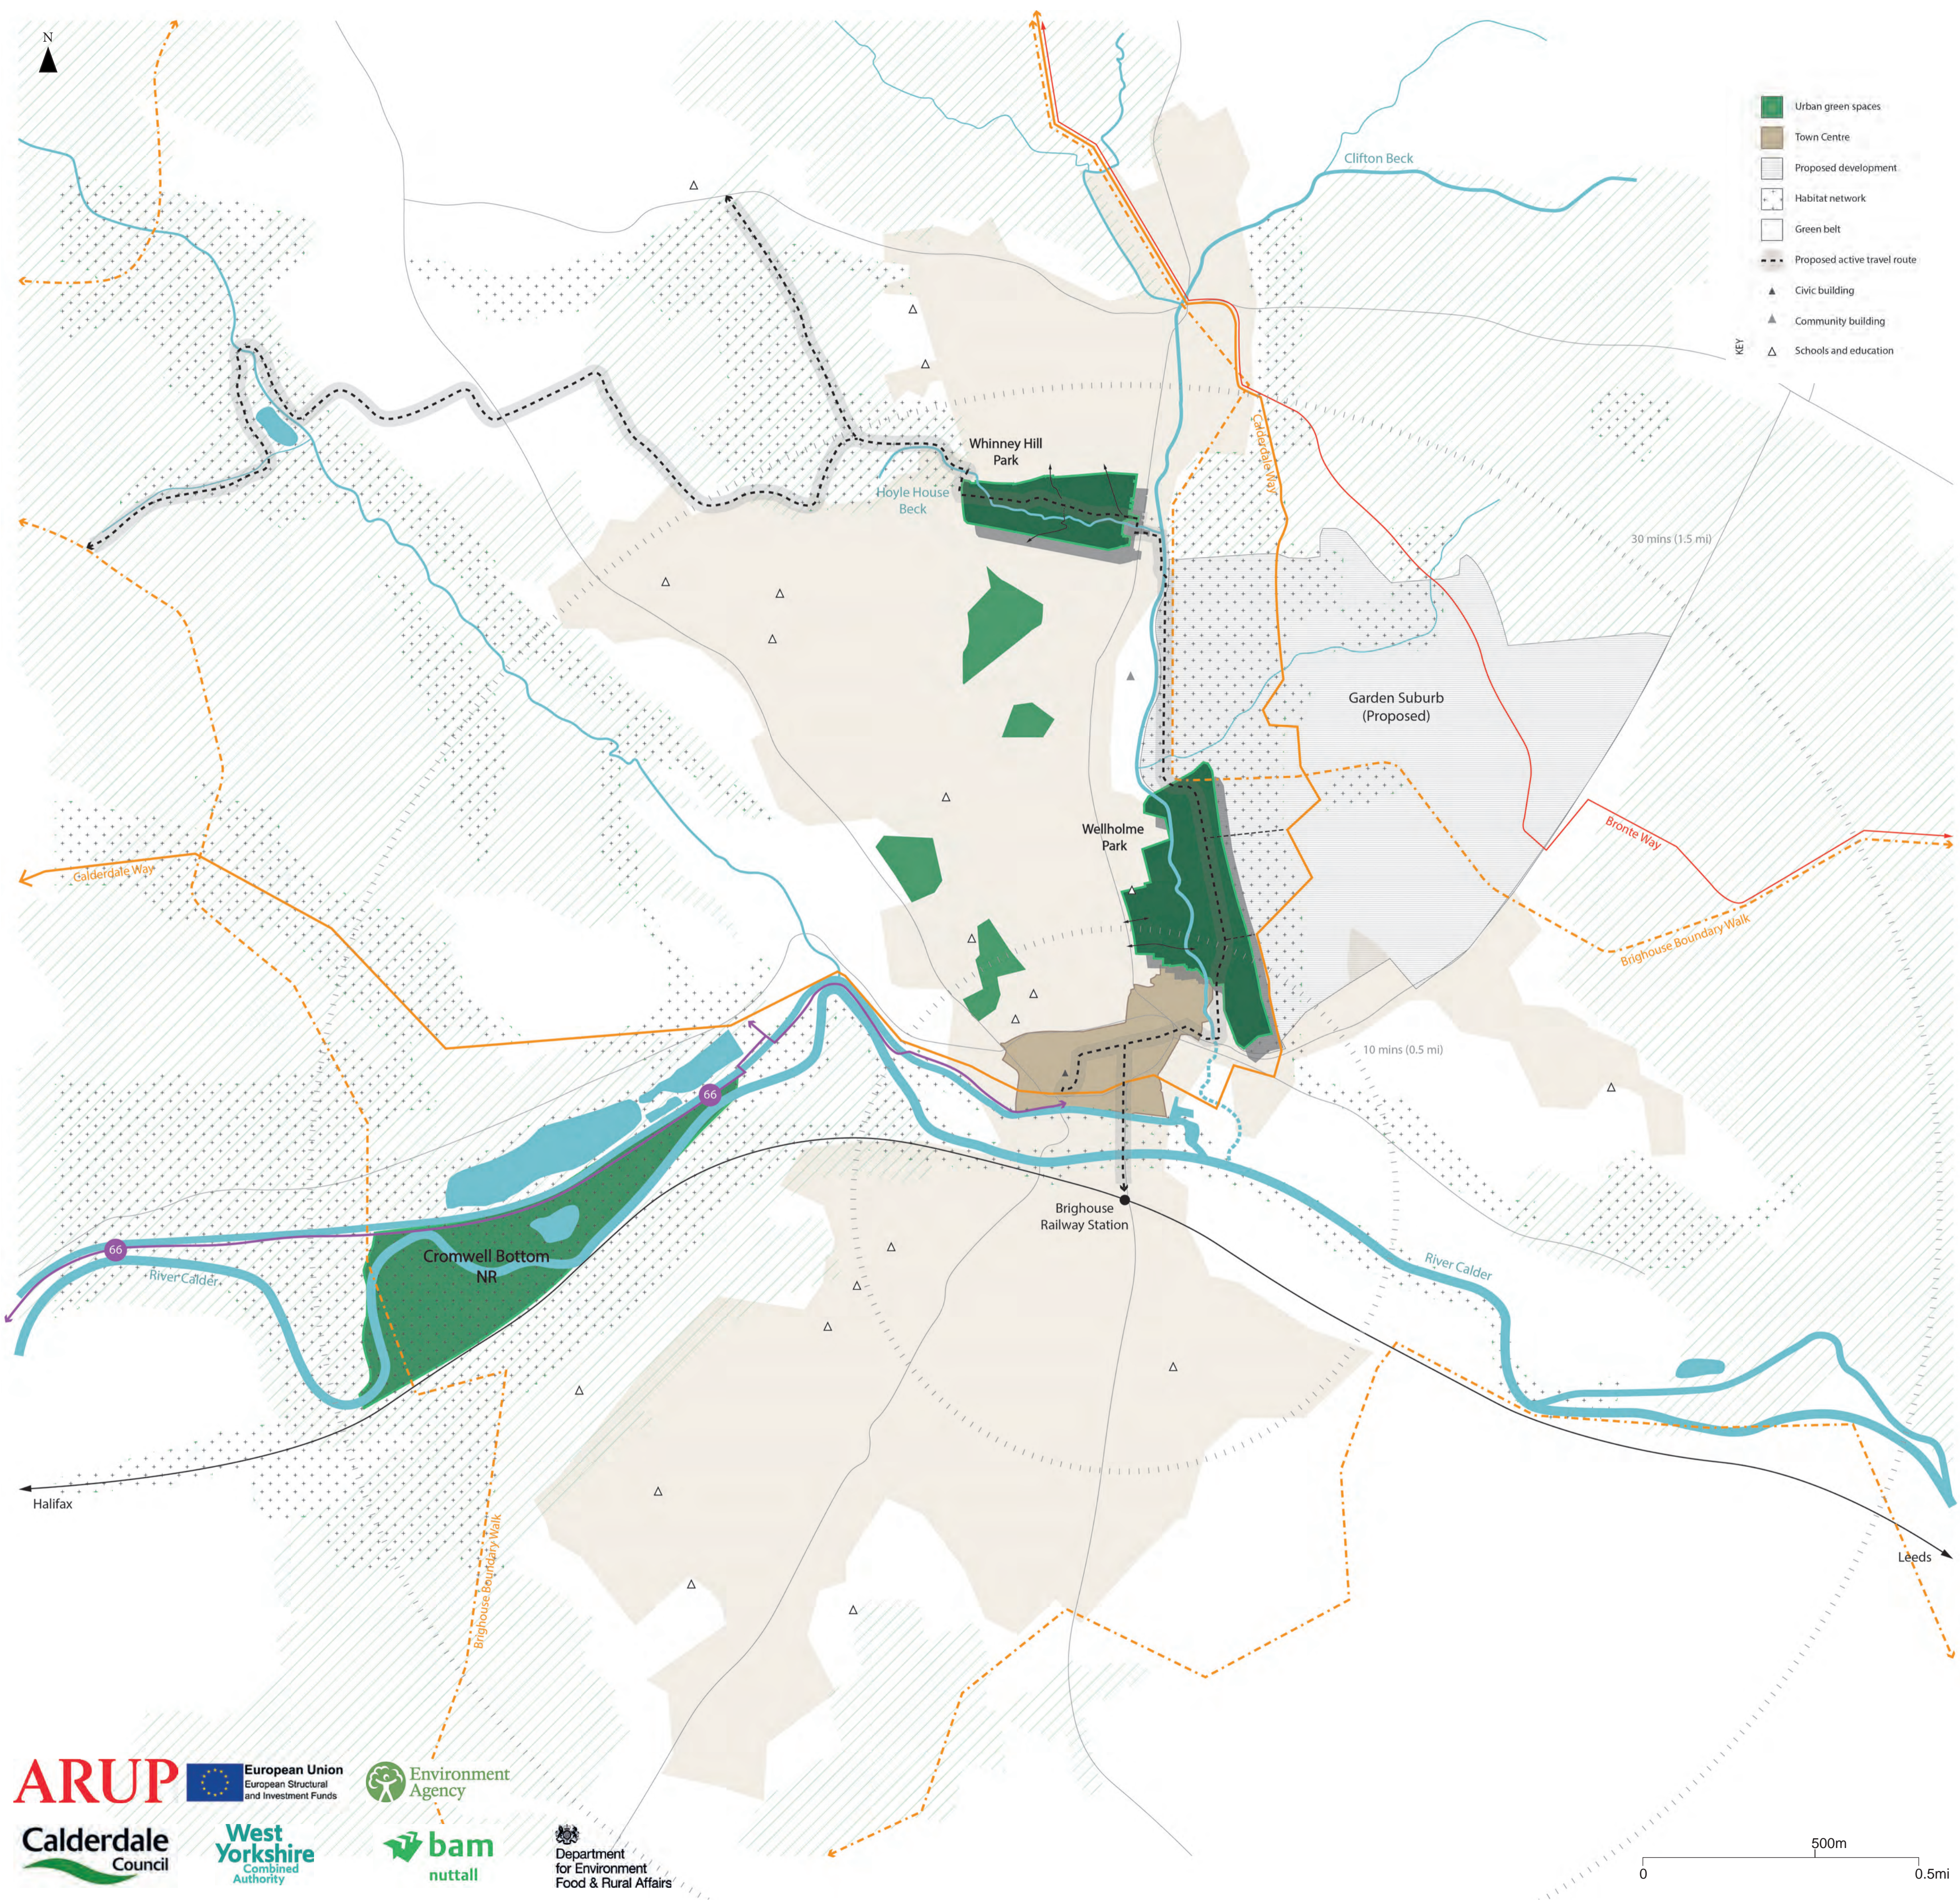

Brighouse Flood Alleviation Scheme Landscape Connectivity Plan and Impressions

Artistic impression of the proposed design concept for Wellholme Park.

Artistic impression of the proposed design concept for Whinney Hill Park.